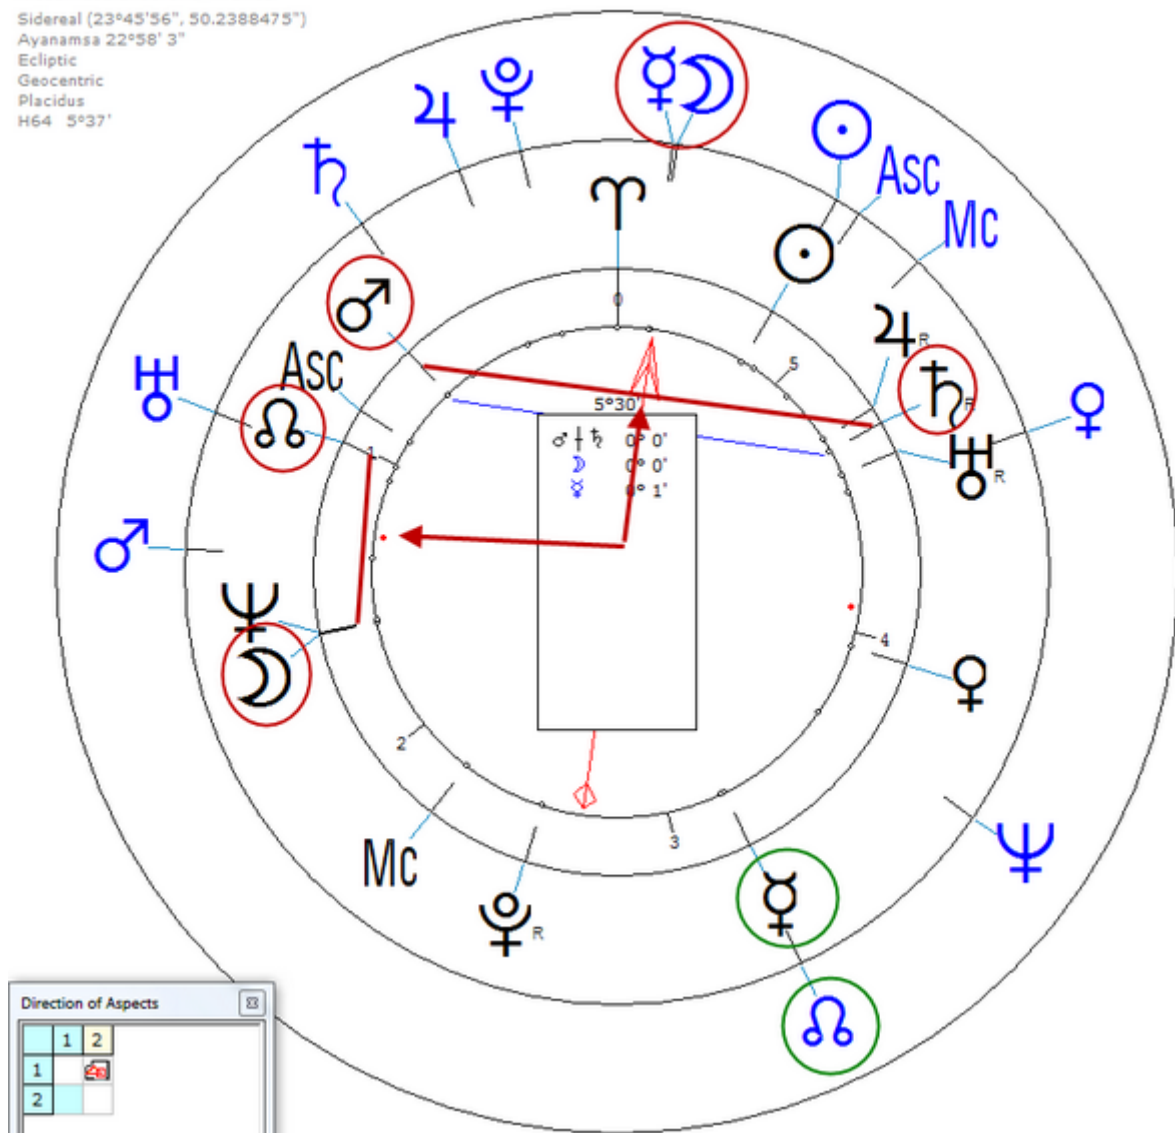

Bonnafous, Lysian

28 December 1942 at 01:00 (= 01:00 AM)Nissan Lez Enserune, France,
43n21, 3e13

French homicide.

<https://www.astro.com/astro-databank/Bonnafous,_Lysian>

Death by Suicide 13 May 1992 (Shot himself, age 49)

Solar Return (Harmonic 64)

Solar ☽/☿ = ☽_n/♁_n = ♂_n/♃_n

Solar ♁ = ☿_n

Bonnafous, Lysian
28 December 1942 Mon 1:00 (GMT+1) 43n21 3e13
Nissan Lez Enserune, France
Sidereal (23°45'56", 50.2388475")
Ayanamsa 22°58' 3"
Ecliptic
Geocentric
Placidus
H64 5°37'